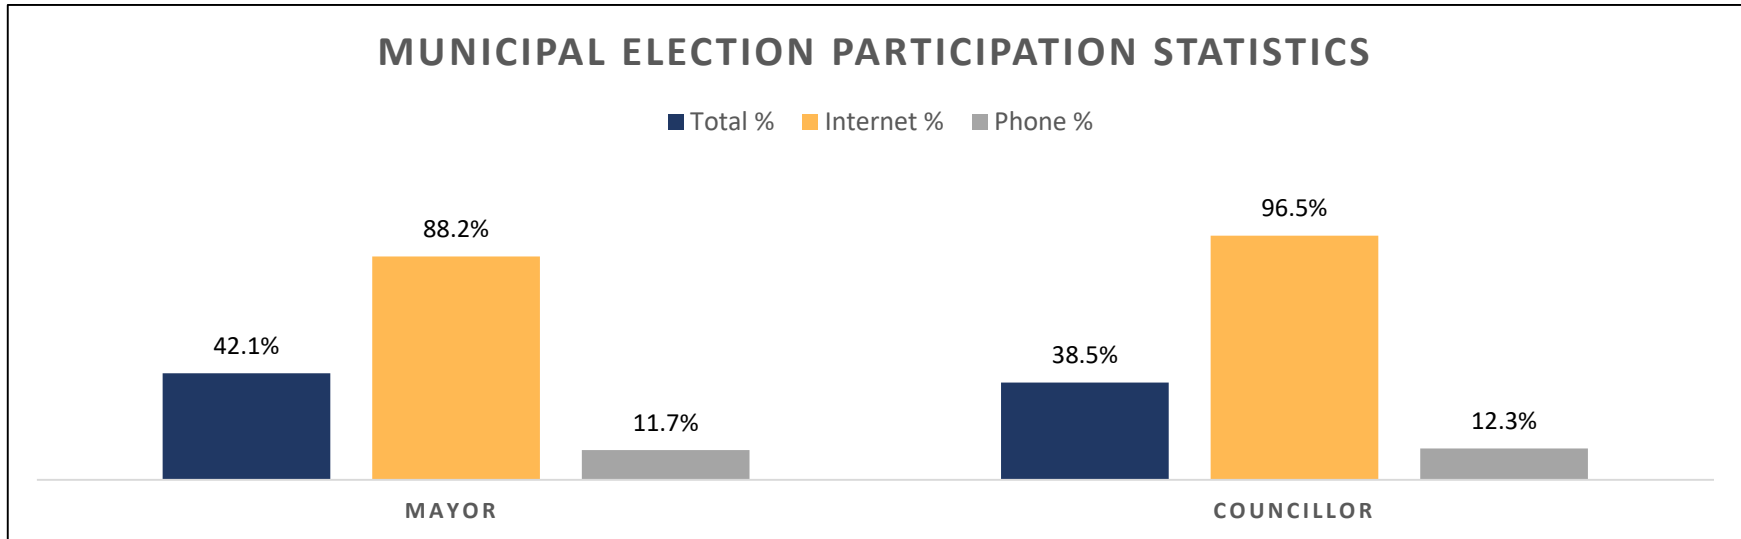

2022 TOWN OF PARRY SOUND Municipal and School Board Elections Participation Statistics