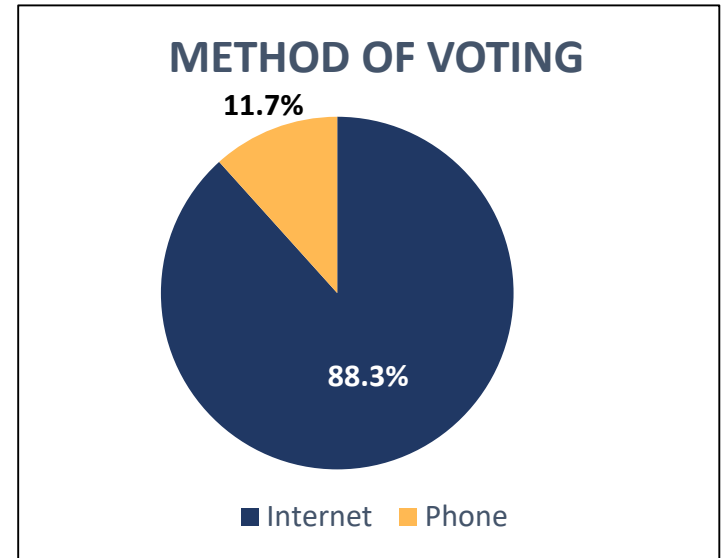

Information Base		Number	%
1	Number of eligible electors in system.	5,257	
2	Number of electors who cast at least one ballot.	2,212	
3	Participation rate.	42.1%	
4	Voters who used the internet to vote.	1,954	88.3%
5	Voters who used the phone to vote.	258	11.7%
6	Internet votes cast at a kiosk computer	199	10.2%
7	Average amount of time a voter spent voting using the Internet.	1min 59 sec	
8	Average amount of time a voter spent voting using the telephone.	3min 44 sec	
Residency Status		Number	%
9	Total eligible electors with "Resident" status.	4,796	91.2%
10	Voters casting ballots with "Resident" status.	2,076	93.9%
11	Total eligible electors with "Non-Resident" status.	461	8.8%
12	Voters casting ballots with "Non-Resident" status.	136	6.1%
Occupancy Status		Number	%
13	Total eligible electors with "Owner" status.	3,006	57.2%
14	Voters casting ballots with "Owner" status.	1,539	69.6%
15	Total eligible electors with "Spouse" status.	124	2.4%
16	Voters casting ballots with "Spouse" status.	67	3.0%
17	Total eligible electors with "Tenant" status.	1,484	28.2%
18	Voters casting ballots with "Tenant" status.	461	20.8%
19	Total eligible electors with "Boarder/Other" status.	643	12.2%
20	Voters casting ballots with "Boarder/Other" status.	145	6.6%