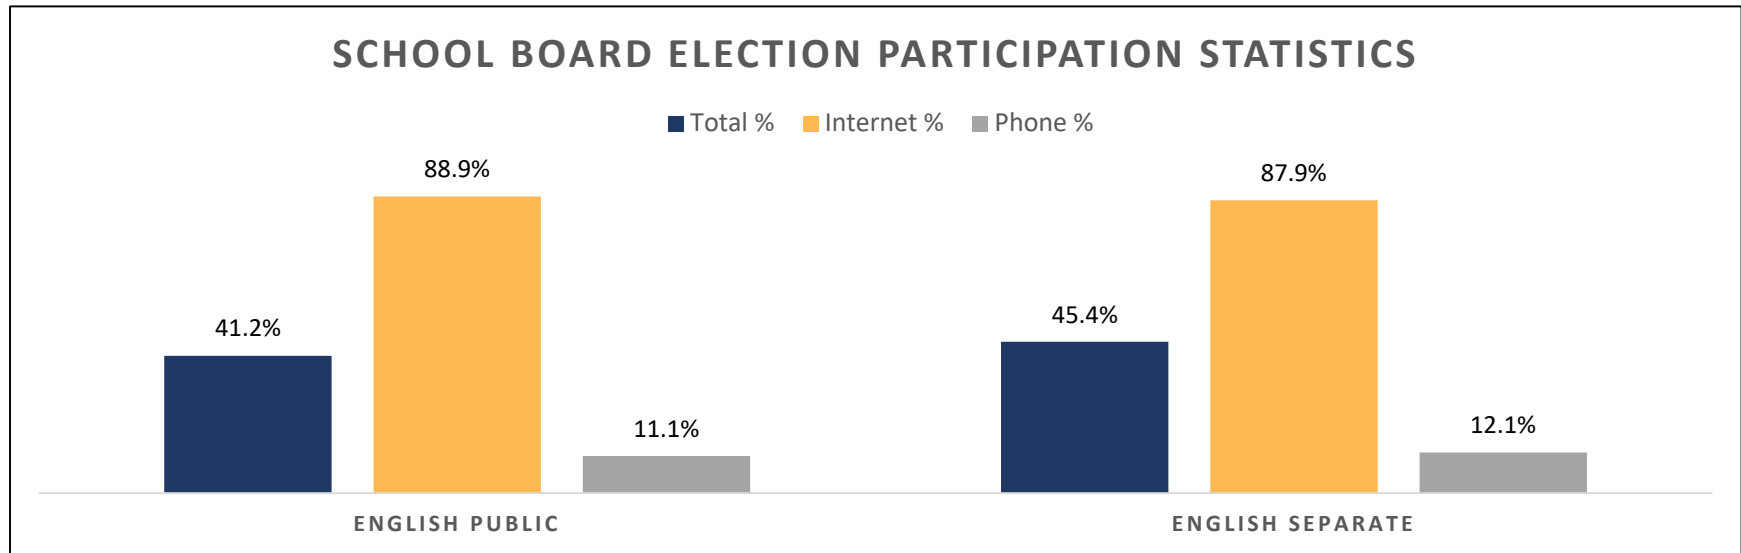

2022 TOWN OF PARRY SOUND Municipal and School Board Elections Participation Statistics