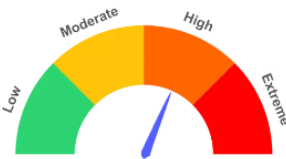

Parry Sound Fire Danger Rating

Parry Sound has three fire danger rating signs which are located at the south and north entrances to town and one at the town transfer station.

Low

- Permit required for approved outdoor fire places
- Burning of natural wood and wood products for campfires is allowed in an outdoor fireplace

Moderate

- Permit required for approved outdoor fire places
- Burning of natural wood and wood products for campfires is allowed in an outdoor fireplace

High

- Permit required for approved outdoor fire places
- Burning of natural wood and wood products for campfires is allowed in an outdoor fireplace
- Special Approvals Suspended
- NO residential fireworks