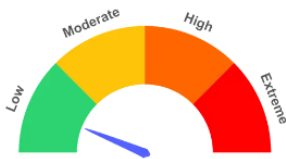

Parry Sound Fire Danger Rating

Parry Sound has three fire danger rating signs which are located at the south and north entrances to town and one at the town transfer station.

Low

- Permit required for approved outdoor fire places
- Burning of natural wood and wood products for campfires is allowed in an outdoor fireplace

Moderate

- Permit required for approved outdoor fire places
- Burning of natural wood and wood products for campfires is allowed in an outdoor fireplace

High

- Permit required for approved outdoor fire places
- Burning of natural wood and wood products for campfires is allowed in an outdoor fireplace
- Special Approvals Suspended
- NO residential fireworks

Extreme

- NO BURNING
- Campfires not allowed
- NO residential fireworks

Fire Ban

- NO BURNING
- NO CHARCOAL - NO WOOD
- Propane and Natural Gas BBQ's and fire appliances allowed.